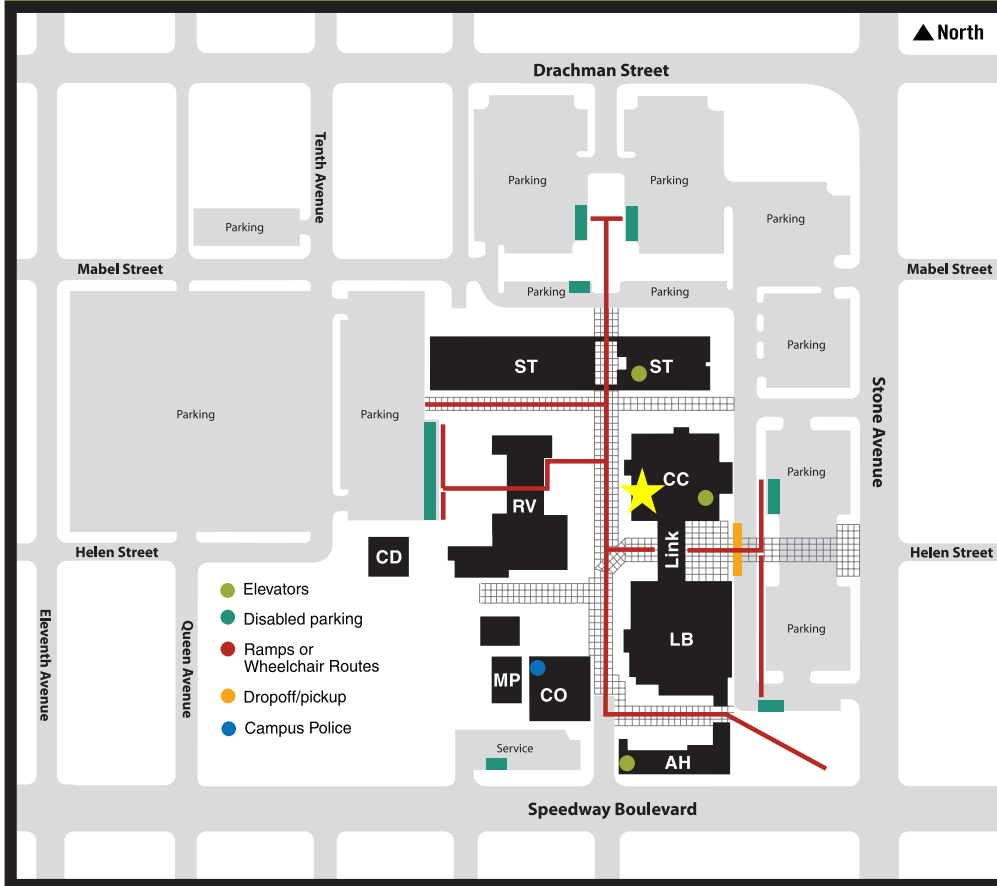

Downtown Campus

1255 NORTH STONE AVENUE, TUCSON, AZ 85709

1255 North Stone Ave.
Tucson, AZ 85709-3000
(520) 206-7171

Directions: Located east of I-10 on North Stone Avenue between Drachman and Speedway

★ Amethyst room is located in the CC building